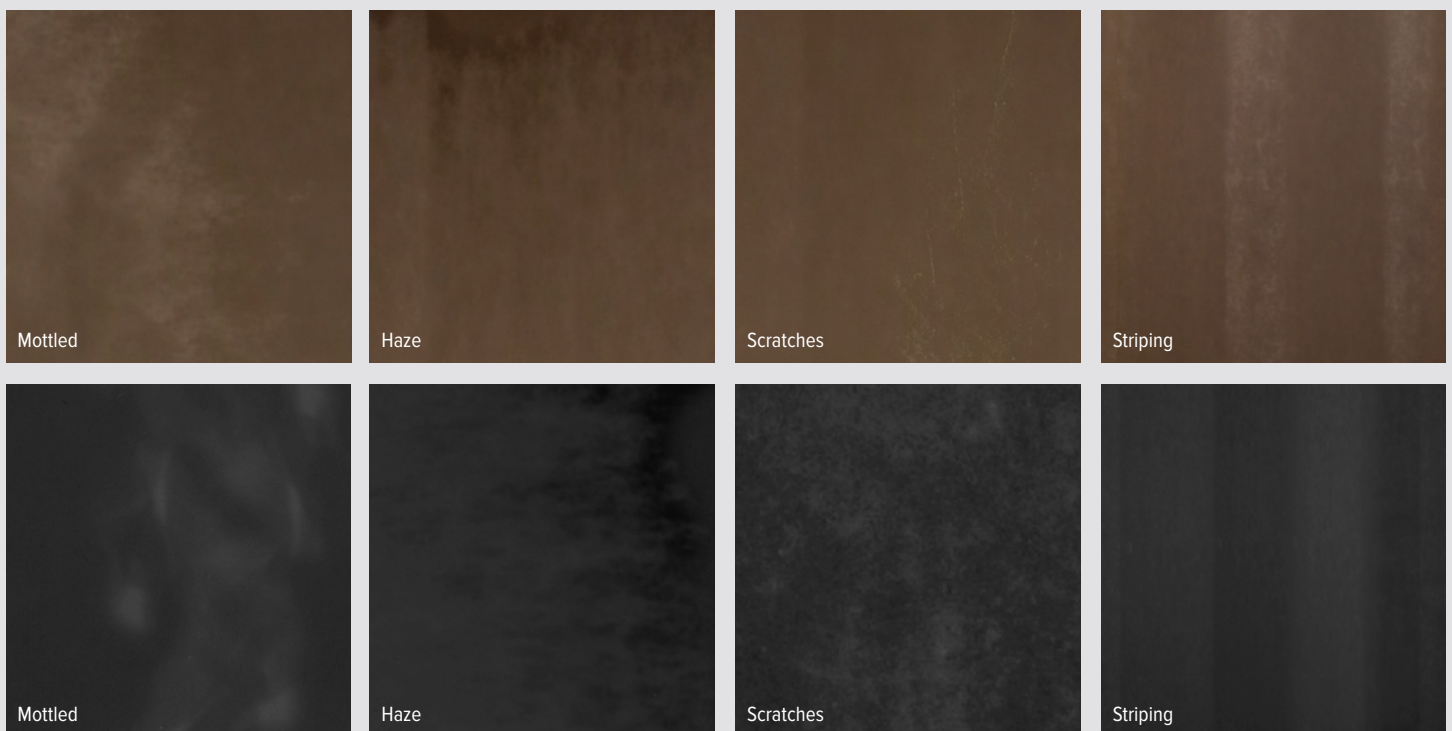

CRAFT LAMINATE

Watson Craft Laminate is a special applications product for those seeking a 'lived-in' or 'worn' look and feel. Unlike conventional laminate surfaces finished for maximum durability, Craft Laminate will naturally reveal signs of aging akin to artisan leather desks. A softer, matte finish bestows a refreshingly honest spirit on any product finished in Craft Laminate. This locally-sourced finish embodies Watson's commitment to environmental responsibility.

COLOR VARIATION

The acceptable color spectrum of Craft Laminate may vary slightly from sheet to sheet.

ROLLER MARKS & NATURAL BLEMISHES

Craft Laminate sheets often arrive with fine scratches and/ or visible roller marks as a result of the manufacturing process. Each sheet is unique from one another.

MATERIAL CHARACTERISTICS

Surfaces finished with Watson Craft Laminate will obtain a characteristic wear and aging not found in decorative high-pressure laminate (HPL) through scratching, spills and pen marks. Color and markings will be unique to each sheet and therefore Watson cannot guarantee consistent appearance for all surfaces.