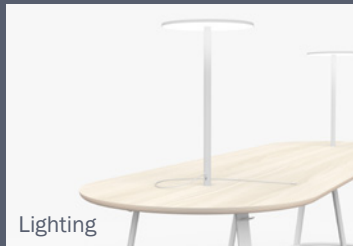

## Settings that bring us together

Haven is a collection of tables and tools designed to bring people together intentionally and purposefully. The workplace is transforming into a social haven for people and ideas to thrive. The uniqueness of the Haven Line is that each piece is designed without tailor-made functions. This makes Haven adaptable to multiple settings, for many purposes, and for many years to come.

Highlow

Laptop Table

Social Tables

Perch

Social Tables

Highlow Float

Recharge Bench