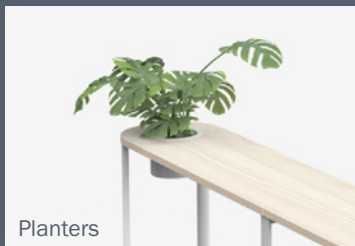

“ We love making mock-ups, just to feel the experience. This way, as we’re designing, we’re not just focusing on an object; we’re designing an experience.

– Maaike Evers

Inviting touchpoints draw people in