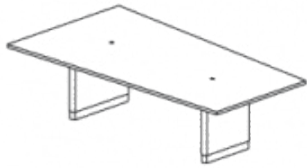

D

- Cable trough conceals and maintains system power cables
- Optional Cable Bridge facilitates floor wire management between table legs

Statement of Line

Tia Height- Adjustable Conference Table

Rectangle

D: 42, 48, 54, 60
W: 84 - 144
H: 28 - 47.5

Boat

D: 60
W: 84 - 144
H: 28 - 47.5

Super Ellipse

D: 48, 54, 60
W: 84 - 144
H: 28 - 47.5

Tapered

D: 60 - 48
W: 84 - 144
H: 28 - 47.5

Riverstone

D: 60
W: 84 - 120
H: 28 - 47.5

Cable Bridge

W: 84 - 144

Statement of Line

Tia Fixed-Height Conference Table

Rectangle

D: 42, 48, 54, 60
W: 84 - 144
H: 29.5

Boat