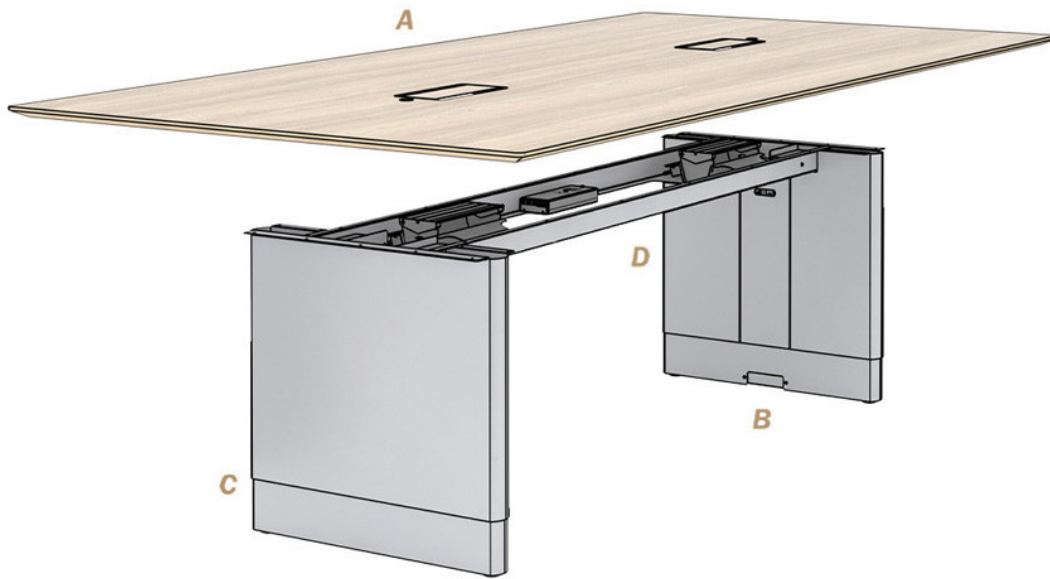

Tia Conference Table

A blend of strength and beauty.

How do you make a statement, even before the meeting begins? It starts with the Tia Conference Table. Whether you're hosting clients or brainstorming with your team, this height adjustable table provides a wide surface and refined design aesthetic. Perfect for creating a wow-worthy formal space everyone can agree on.

Details

Two powered lifting columns quietly elevate the table, but it's what happens behind the scenes that really makes an impact. In-surface dual-hinge lids provide easy access to power from either side of the table, while a built-in cable channel ensures cumbersome wiring is clearly out of sight.

Features

- Surface shapes in Rectangle, Boat, Super Ellipse, Tapered, and Riverstone
- In-surface power offered in three power specifications

A

- Dual embedded switches at both ends control height adjustment
- Grain-matched dual-hinge lids for in surface power allow two-sided access
- Two-piece tables are grain matched at seams
- Available in all Watson laminates and Forbo finishes

D

- Cable trough conceals and maintains system power cables
- Optional Cable Bridge facilitates floor wire management between table legs

Statement of Line

Tia Height- Adjustable Conference Table

Rectangle