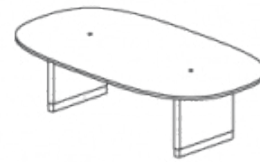

Features

- Surface shapes in Rectangle, Boat, Super Ellipse, Tapered, and Riverstone
- In-surface power offered in three power specifications

A

- Dual embedded switches at both ends control height adjustment
- Grain-matched dual-hinge lids for in surface power allow two-sided access
- Two-piece tables are grain matched at seams
- Available in all Watson laminates and Forbo finishes

D

- Cable trough conceals and maintains system power cables
- Optional Cable Bridge facilitates floor wire management between table legs

Statement of Line

Tia Height- Adjustable Conference Table

Rectangle

D: 42, 48, 54, 60
W: 84 - 144
H: 28 - 47.5

Boat

D: 60
W: 84 - 144
H: 28 - 47.5

Super Ellipse

D: 48, 54, 60
W: 84 - 144
H: 28 - 47.5

Tapered

D: 60 - 48
W: 84 - 144
H: 28 - 47.5

Riverstone

D: 60
W: 84 - 120
H: 28 - 47.5

Cable Bridge

W: 84 - 144

Statement of Line

Tia Fixed-Height Conference Table

Rectangle

D: 42, 48, 54, 60
W: 84 - 144
H: 29.5

Boat