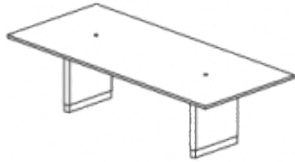

Features

- Surface shapes in Rectangle, Boat, Super Ellipse, Tapered, and Riverstone
- In-surface power offered in three power specifications

A

- Dual embedded switches at both ends control height adjustment
- Grain-matched dual-hinge lids for in surface power allow two-sided access
- Two-piece tables are grain matched at seams
- Available in all Watson laminates and Forbo finishes

B

- Cable access hatch with integrated E-Chain wire manager inside each leg
- Single-plug power infeed with access from either side of the leg

C

- Precision-formed steel shroud houses the lifting columns
- Height adjustment range from 28" - 47.5"
- Fixed height 29.5"

D

- Cable trough conceals and maintains system power cables
- Optional Cable Bridge facilitates floor wire management between table legs

Statement of Line

Tia Height- Adjustable Conference Table

Rectangle

D: 42, 48, 54, 60
W: 84 - 144
H: 28 - 47.5

Boat

D: 60
W: 84 - 144
H: 28 - 47.5

Super Ellipse

D: 48, 54, 60
W: 84 - 144
H: 28 - 47.5

Tapered

D: 60 - 48
W: 84 - 144
H: 28 - 47.5

Riverstone