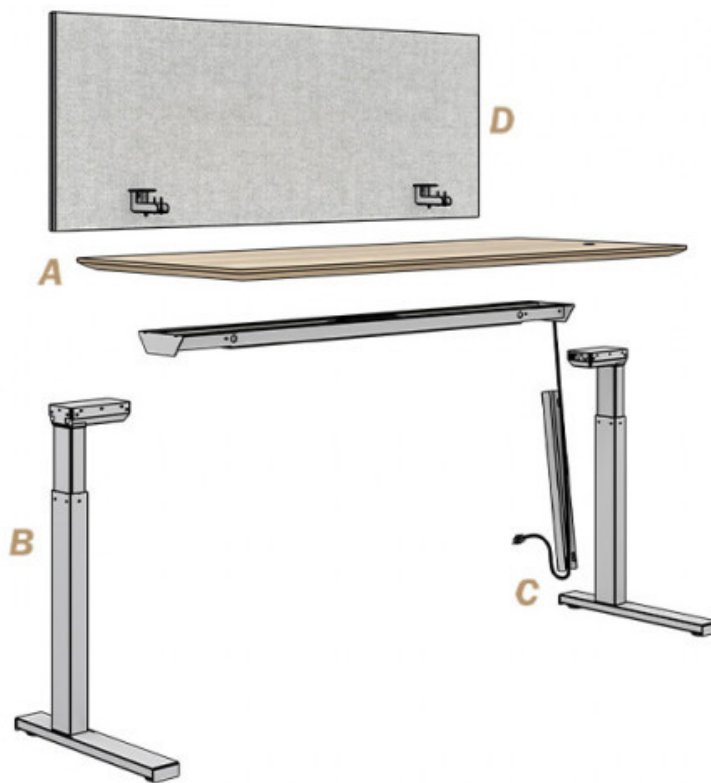

## Mix it up.

Your space should adapt to you. Not vice versa. That's where the Seven Desk comes in. Fully height-adjustable for those days you'd rather stand than sit. Choose from several shapes, sizes, and finishes for a look that says: this isn't your typical office furniture.

## Details

The low-profile architectural foot means there's plenty of legroom. When you're ready to adjust the desk, there's plenty to love there too, with heights ranging from 22" to 48".

## Features

- Fixed Height, Standard Height, Crank Adjustable, and Extended Height range desks available
- Control Switch in Embedded, Undermount, Wellness, or Memory

**A**

- Four surface shapes
- Specify Asymmetric shapes for Universal Handedness with Surface Interlock Assembly

**B**

- Low Profile Foot eases movement for portable storage and chairs
- 29.5" Fixed Height
- 26" - 39" Crank Adjustable Height
- Standard 27" - 46.5" or Extended 22" - 48.5" Electric Adjustable Height