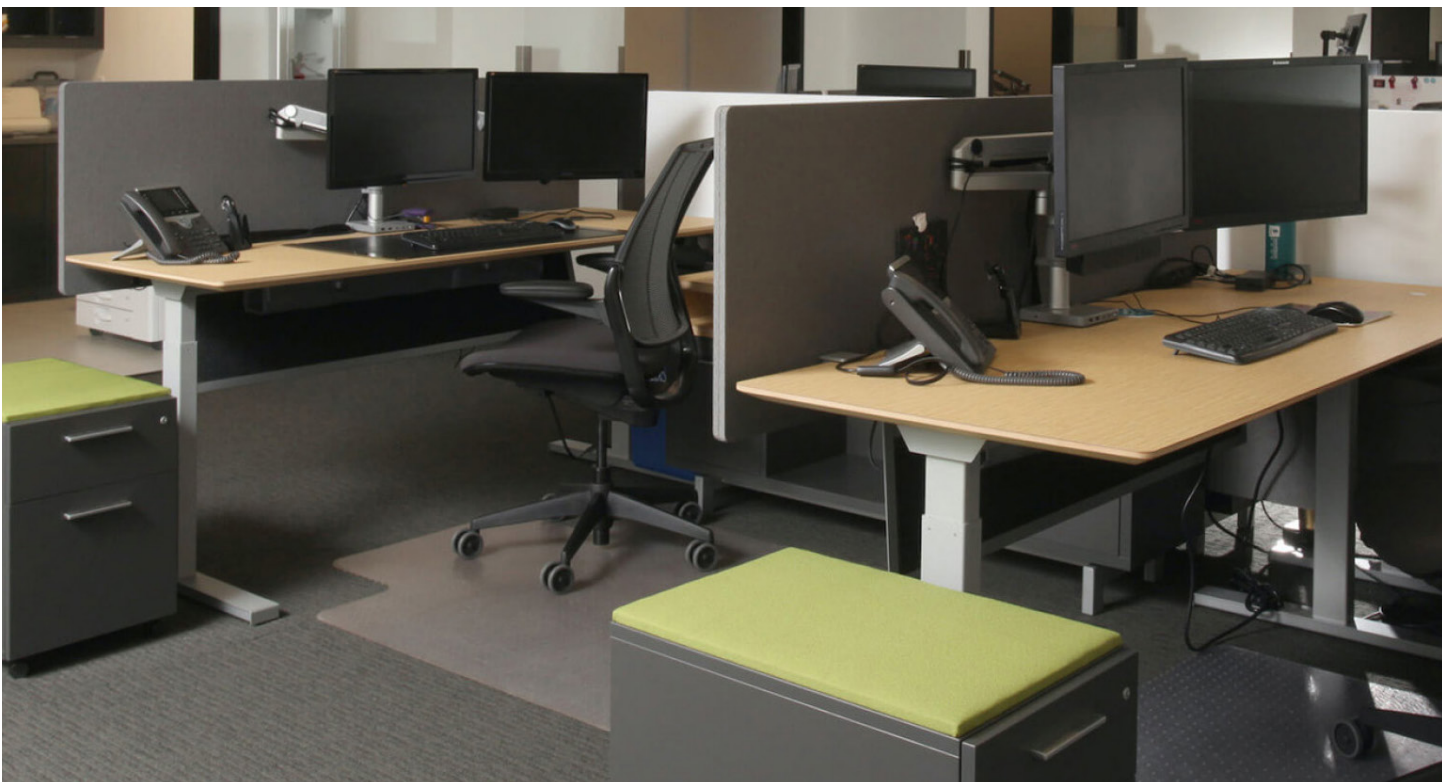

# Seven Desk

## Mix it up.

Your space should adapt to you. Not vice versa. That's where the Seven Desk comes in. Fully height-adjustable for those days you'd rather stand than sit. Choose from several shapes, sizes, and finishes for a look that says: this isn't your typical office furniture.

## Details

The low-profile architectural foot means there's plenty of legroom. When you're ready to adjust the desk, there's plenty to love there too, with heights ranging from 22" to 48".

**B**

- Low Profile Foot eases movement for portable storage and chairs
- 29.5" Fixed Height
- 26" - 39" Crank Adjustable Height
- Standard 27" - 46.5" or Extended 22" - 48.5" Electric Adjustable Height