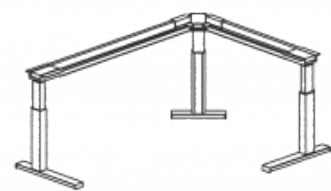

**B**

- Low Profile Foot eases movement for portable storage and chairs
- 29.5" Fixed Height
- 26" - 39" Crank Adjustable Height
- Standard 27" - 46.5" or Extended 22" - 48.5" Electric Adjustable Height

**Super Ellipse**

D: 23, 26, 29  
W: 41 - 71

**Extended Corner**

D: 41 - 59  
W: 53 - 71

**Verve**

D: 62, 65, 68, 71  
W: 62, 65, 68, 71  
Return D: 23, 26

**Two Leg Base**

D: 23, 29  
W: 41 - 71