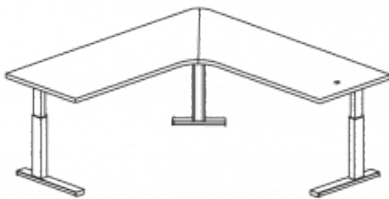

**B**

- Low Profile Foot eases movement for portable storage and chairs
- 29.5" Fixed Height
- 26" - 39" Crank Adjustable Height
- Standard 27" - 46.5" or Extended 22" - 48.5" Electric Adjustable Height

**C**

- Cable Raceway and clamp keep system wires efficiently stored

**D**

- Fabric and Acrylic Screens available
- Modesty or Privacy

**Statement of Line**

**Seven Desk**

**Rectangle**

D: 23, 26, 29  
W: 41 - 71

**Super Ellipse**

D: 23, 26, 29  
W: 41 - 71

**Extended Corner**

D: 41 - 59  
W: 53 - 71

**Verve**

D: 62, 65, 68, 71  
W: 62, 65, 68, 71  
Return D: 23, 26

**Two Leg Base**

D: 23, 29  
W: 41 - 71