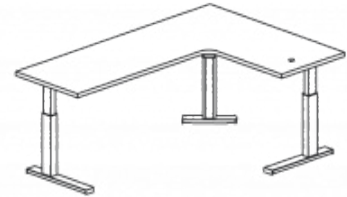

**B**

- Low Profile Foot eases movement for portable storage and chairs
- 29.5" Fixed Height
- 26" - 39" Crank Adjustable Height
- Standard 27" - 46.5" or Extended 22" - 48.5" Electric Adjustable Height

**C**

- Cable Raceway and clamp keep system wires efficiently stored

**D**

- Fabric and Acrylic Screens available
- Modesty or Privacy

**Statement of Line**

**Seven Desk**

**Rectangle**

D: 23, 26, 29  
W: 41 - 71

**Super Ellipse**

D: 23, 26, 29  
W: 41 - 71

**Extended Corner**

D: 41 - 59  
W: 53 - 71

**Verve**

D: 62, 65, 68, 71  
W: 62, 65, 68, 71  
Return D: 23, 26

**Two Leg Base**

D: 23, 29  
W: 41 - 71