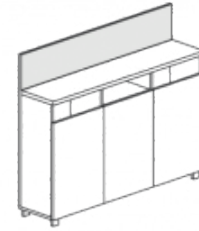

Four Cubby

D: 12, 15
W: 30
H: 46, 52

Six Cubby

D: 12, 15
W: 45
H: 46, 52

Eight Cubby

D: 12, 15
W: 60
H: 46, 52

Bahn Recycle Center

No Back

D: 12, 15
W: 48, 54, 60
H: 36

Markerboard Back

D: 12, 15
W: 48, 54, 60
H: 46, 52

Fabric Screen Back

D: 12, 15
W: 48, 54, 60
H: 46, 52

Planter Back

D: 12, 15
W: 48, 54, 60
H: 46, 52

Bahn Lockers