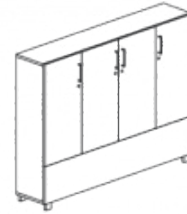

B
Side Tower

- Dual-sided storage modules provide a range of functional storage types from open to closed, with options for stacking, piling, filing or even recycling

C
Credenza

- Available with open storage, filing, or a combo of both
- Mobile credenzas include industrial casters and a 1-1/8" top to match Bahn Desks

D
Lockers and Cubbies

- Full size lockers come with two coat or bag hooks and a mobile phone shelf
- Cubbies are perfect for smaller personal storage such as shoes and bags
- Available with keyed locks or digital combination locks

Statement of Line

Bahn Mobile Storage

Two Door Locker

D: 12, 15
W: 30
H: 46, 52

Three Door Locker

D: 12, 15
W: 45
H: 46, 52

Four Door Locker

D: 12, 15
W: 60
H: 46, 52

Four Cubby

D: 12, 15
W: 30
H: 46, 52

Six Cubby

D: 12, 15
W: 45
H: 46, 52

Eight Cubby

D: 12, 15
W: 60
H: 46, 52

Bahn Recycle Center

No Back