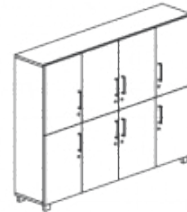

B
Side Tower

- Dual-sided storage modules provide a range of functional storage types from open to closed, with options for stacking, piling, filing or even recycling

C
Credenza

- Available with open storage, filing, or a combo of both
- Mobile credenzas include industrial casters and a 1-1/8" top to match Bahn Desks

Statement of Line

Bahn Mobile Storage

Two Door Locker

D: 12, 15
W: 30
H: 46, 52

Three Door Locker

D: 12, 15
W: 45
H: 46, 52

Four Door Locker

D: 12, 15
W: 60
H: 46, 52

Four Cubby

D: 12, 15
W: 30
H: 46, 52

Six Cubby

D: 12, 15
W: 45
H: 46, 52

Eight Cubby

D: 12, 15
W: 60
H: 46, 52

Bahn Recycle Center

No Back