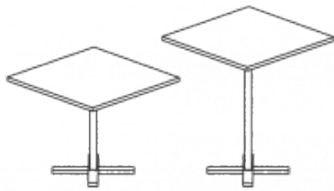

B

- Rectangle, Trapezoid, and Hexagon table are supported by two fixed steel legs, 6" less than the depth of the table
- Square and Round tables are supported by fixed steel X-base in 29.5" or 42" finished height

C

- Clamp-on MediaFast Systems make tables mount displays
- Built-in cable box keeps cables tidy and secure

Statement of Line

Seven Meeting Tables

Rectangle

D: 35, 41, 47
W: 47 - 95
H: 29.5

Hexagon

D: 41, 47
W: 47 - 95
H: 29.5

Trapezoid

D: 41, 47
W: 47 - 95
H: 29.5

Square

D: 29, 35, 41
W: 29, 35, 41
H: 29.5, 42

Round

D: 29, 35, 41
W: 29, 35, 41
H: 29.5, 42

Cable Channel

Seven Combination Tables

Rectangle

D: 41, 47
W: 53 - 95

Trapezoid

D: 41, 47
W: 53 - 95

T Base

D: 29, 35, 41
H: 29.5

T Base w/ Splice Kit

D: 35, 41
H: 29.5