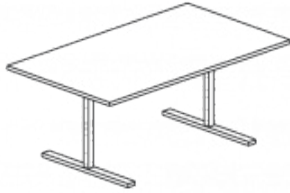

Features

- Tables can be combined with shared bases to create large, cost effective meeting tables
- Markerboard surfaces available
- Flexible with designs from casual to formal

A

- Five surface shapes include Rectangle, Hexagon, Trapezoid, Square, and Round
- Rectangle, Hexagon, and Trapezoid tables can be specified with center-mounted drop-in power

B

- Rectangle, Trapezoid, and Hexagon table are supported by two fixed steel legs, 6" less than the depth of the table
- Square and Round tables are supported by fixed steel X-base in 29.5" or 42" finished height

C

- Clamp-on MediaFast Systems make tables mount displays
- Built-in cable box keeps cables tidy and secure

Statement of Line

Seven Meeting Tables

Rectangle

D: 35, 41, 47
W: 47 - 95
H: 29.5

Hexagon

D: 41, 47
W: 47 - 95
H: 29.5