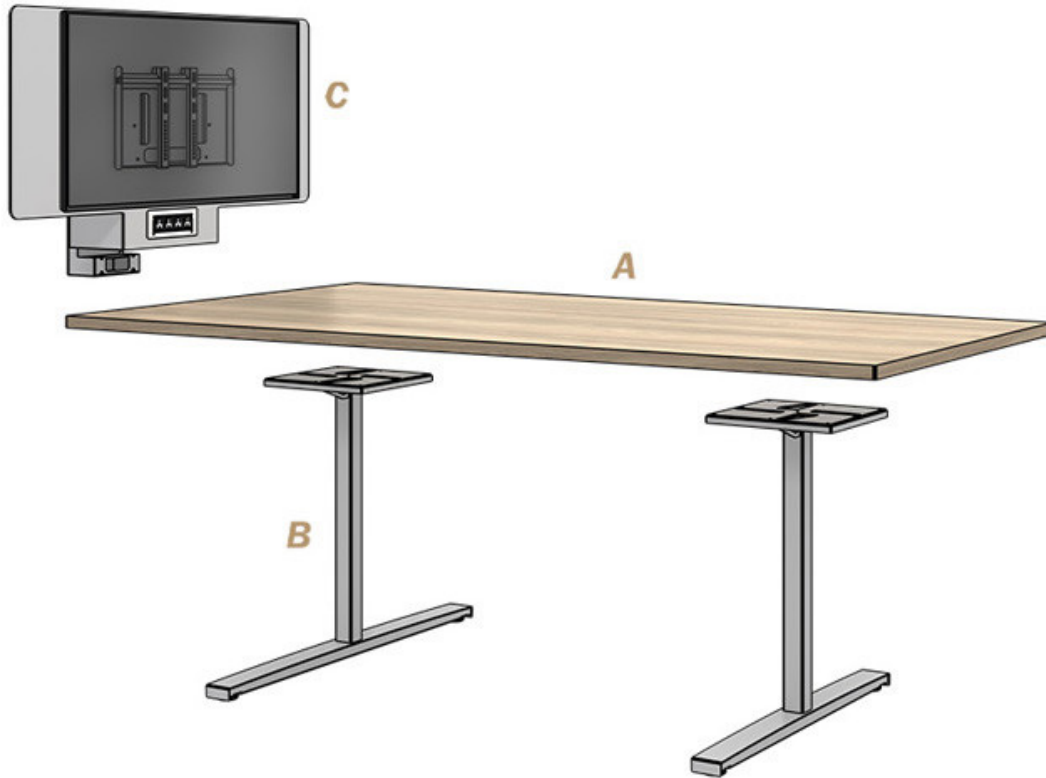

Details

Choose from five shape options and use solo or combined for a bigger meeting space. And thanks to the slim, low profile appearance of the base, there's always plenty of legroom, no matter how many people are in attendance.

Features

- Tables can be combined with shared bases to create large, cost effective meeting tables
- Markerboard surfaces available
- Flexible with designs from casual to formal

A

- Five surface shapes include Rectangle, Hexagon, Trapezoid, Square, and Round
- Rectangle, Hexagon, and Trapezoid tables can be specified with center-mounted drop-in power

B

- Rectangle, Trapezoid, and Hexagon table are supported by two fixed steel legs, 6" less than the depth of the table
- Square and Round tables are supported by fixed steel X-base in 29.5" or 42" finished height

C

- Clamp-on MediaFast Systems make tables mount displays
- Built-in cable box keeps cables tidy and secure

Statement of Line

Seven Meeting Tables

Rectangle

D: 35, 41, 47
W: 47 - 95
H: 29.5

Hexagon

D: 41, 47
W: 47 - 95
H: 29.5