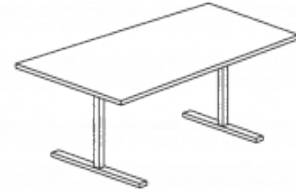

Features

- Tables can be combined with shared bases to create large, cost effective meeting tables
- Markerboard surfaces available
- Flexible with designs from casual to formal

A

- Five surface shapes include Rectangle, Hexagon, Trapezoid, Square, and Round
- Rectangle, Hexagon, and Trapezoid tables can be specified with center-mounted drop-in power

B

- Rectangle, Trapezoid, and Hexagon table are supported by two fixed steel legs, 6" less than the depth of the table
- Square and Round tables are supported by fixed steel X-base in 29.5" or 42" finished height

C

- Clamp-on MediaFast Systems make tables mount displays
- Built-in cable box keeps cables tidy and secure

Statement of Line

Seven Meeting Tables

Rectangle

D: 35, 41, 47
W: 47 - 95
H: 29.5

Hexagon

D: 41, 47
W: 47 - 95
H: 29.5

Trapezoid

D: 41, 47
W: 47 - 95
H: 29.5

Square

D: 29, 35, 41
W: 29, 35, 41
H: 29.5, 42

Round

D: 29, 35, 41
W: 29, 35, 41
H: 29.5, 42

Cable Channel

Seven Combination Tables