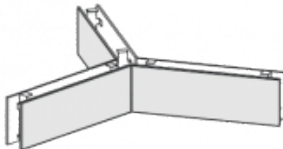

W: 72, 78
SH: 46, 52

Markerboard Rail Screen

W: 72, 78
SH: 46, 52

Acrylic Rail Screen

W: 72, 78
SH: 46, 52

Fabric Rail Modesty

W: 72, 78
H: 15

Laminate Rail Modesty

W: 72, 78
H: 15

Bahn Rail Accessories

Gallery End Panel

W: 60, 72, 140
H: 30, 46, 52

Gallery Panel Markerboard

W: 22, 52, 64
H: 23, 26

Gallery Panel Planter

W: 12
H: 16