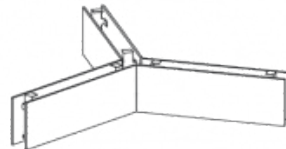

W: 72, 78
SH: 46, 52

Markerboard Rail Screen

W: 72, 78
SH: 46, 52

Acrylic Rail Screen

W: 72, 78
SH: 46, 52

Fabric Rail Modesty

W: 72, 78
H: 15

Laminate Rail Modesty

W: 72, 78
H: 15

Bahn Rail Accessories

Gallery End Panel

W: 60, 72, 140
H: 30, 46, 52

Gallery Panel Markerboard

W: 22, 52, 64
H: 23, 26

Gallery Panel Planter

W: 12
H: 16