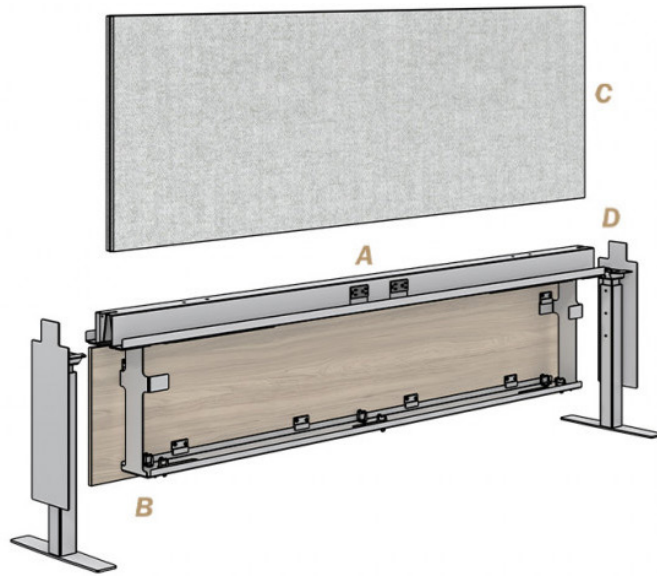

Bahn Rail

Goes with the flow.

Freestanding and scalable, Bahn Rail provides everything you need for full-on functionality now, and down the road. Run desks parallel or perpendicular with must-haves like spine screen privacy and plenty of power for whatever the day brings.

Details

Bahn Rail legs allow for up to 6" of top-down leveling capability, which means tricky, uneven surfaces don't stand a chance. And with essential cable management and stowage, available privacy screen add-ons, and environmentally preferred materials, this rail is the all-in-one that's all in.

Features

- UL listed four circuit power system
- Manages uneven floors with top-down leveling via a 7mm hex wrench
- Cable Modestys with lift-off panel access available to store cable clutter
- Multiple Gallery Panel end options available

A

- Offered with either four or eight power receptacles per user

B

- Integrated cable trough for light-duty wire management or robust add-on cable modesty

C

- Rail screens available in fabric, markerboard, or acrylic