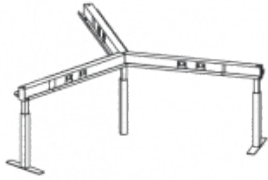

Bahn Rail 120

Rail Starter
Four Duplex per User

W: 72, 78