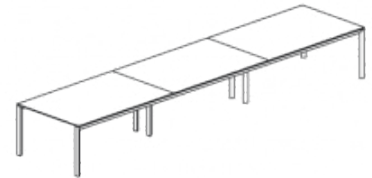

**B**

- Custom profiled CNC edge detail hand-finished with either water-based clear or charcoal stain.
- Corners hand-mitered by in-house welders

**C**

- A robust steel substructure keeps tables of any length sag-free
- Triangular steel tube base made of 14-gauge, cold-rolled steel

**D**

- Optional cable tower may be positioned at any point along the length of the conference table

**Statement of Line**

**Miro Conference Tables**

**One-piece**

D: 24 - 60  
W: 24 - 96  
H: 29

**Two-piece**

D: 48 - 60  
W: 108 - 192  
H: 29

**Three-piece**

D: 48 - 60  
W: 108 - 192  
H: 29

**Console Table**

D: 20  
W: 45  
H: 29, 34

**Cable Tower**

D: 6  
W: 15  
H: 29

**Cable Channel**

H: 17, 29.5, 36, 42

**Miro Meeting Tables**

**Tall Meeting Table**

D: 30 - 60  
W: 30 - 84  
H: 42

**Mobile Meeting Table**

D: 30 - 60  
W: 30 - 84  
H: 29, 42

**Occasional Table**

D: 24  
W: 24 - 72  
H: 17