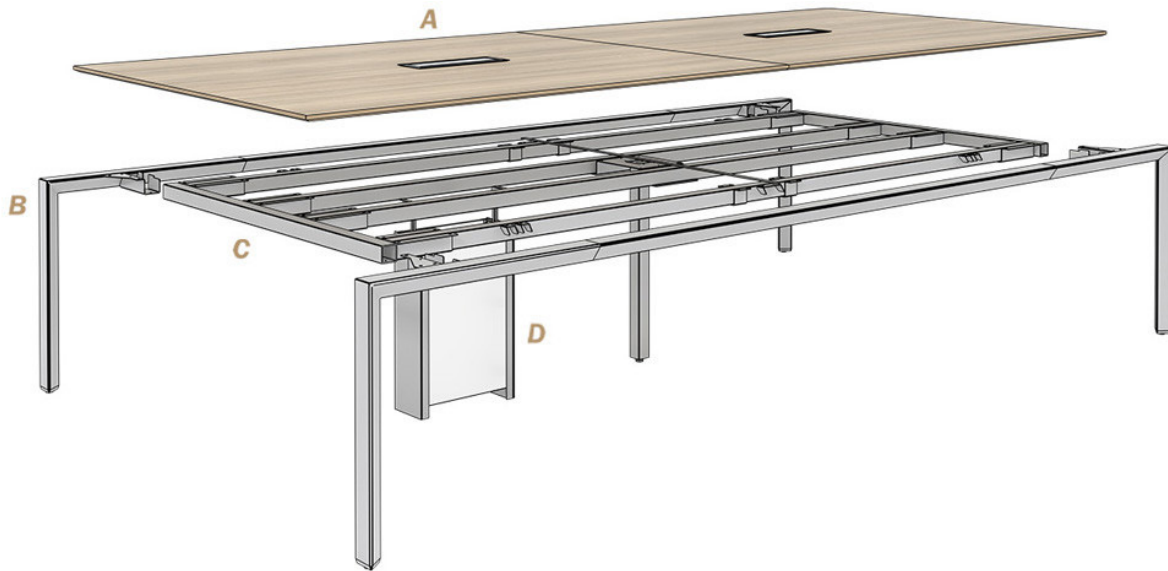

# Miro Meeting Tables

Meet on your terms.

No two spaces are the same. That's why we created Miro Meeting & Conference tables. With their clean, industrial style, variety of dimensions, and extensive palette of finishes, these compatible-by-design tables carry a modern aesthetic throughout your workspace, from large boardrooms to meeting areas of every shape and size.

## Details

Miro Meeting and Conference Table worksurfaces are available up to 24-feet long. Easily specify the power and technology needed for effective meetings.

## Features

- Fixed or Mobile
- Square and Rectangular top shapes
- Heights in 17", 29.5", and 42"
- Optional cable tower in frosted acrylic

**A**

- Available in grommet, small, or large power options, with hardwire or plug-in power infeed
- Surface widths from 2' to 24' Dual-sided 30" w storage modules or 15" w end modules in a range of functional storage types

**B**

- Custom profiled CNC edge detail hand-finished with either water-based clear or charcoal stain.
- Corners hand-mitered by in-house welders

**C**

- A robust steel substructure keeps tables of any length sag-free
- Triangular steel tube base made of 14-gauge, cold-rolled steel