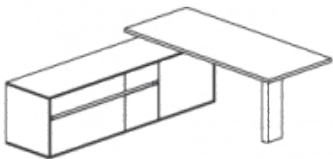

B

- Tech Cabinet encloses lifting column and integrated cable management
- Support Credenza available in box, file, drawer/door combo

C

- Lifting Column adjustment range from 28" - 47.5", fixed-height 29.5"

D

- Secondary Storage specifiable with doors, open shelving, and wardrobe

Statement of Line

Tia Run Off Desk Height-Adjustable

Drawer Credenza

D: 30, 36
W: 60, 72, 84, 96
H: 28 - 47.5

Combo Credenza

D: 30, 36
W: 60, 72, 84, 96
H: 28 - 47.5

Modesty

W: 60, 72, 84, 96
H: 8

Tia Run Off Desk Fixed-Height

Drawer Credenza

D: 30, 36
W: 60, 72, 84, 96
H: 29.5

Combo Credenza

D: 30, 36
W: 60, 72, 84, 96
H: 29.5

Modesty