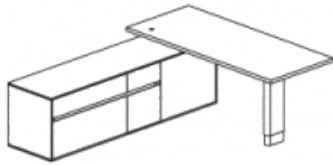

B

- Tech Cabinet encloses lifting column and integrated cable management
- Support Credenza available in box, file, drawer/door combo

C

- Lifting Column adjustment range from 28" - 47.5", fixed-height 29.5"

D

- Secondary Storage specifiable with doors, open shelving, and wardrobe

Statement of Line

Tia Run Off Desk Height-Adjustable

Drawer Credenza

D: 30, 36
W: 60, 72, 84, 96
H: 28 - 47.5

Combo Credenza

D: 30, 36
W: 60, 72, 84, 96
H: 28 - 47.5