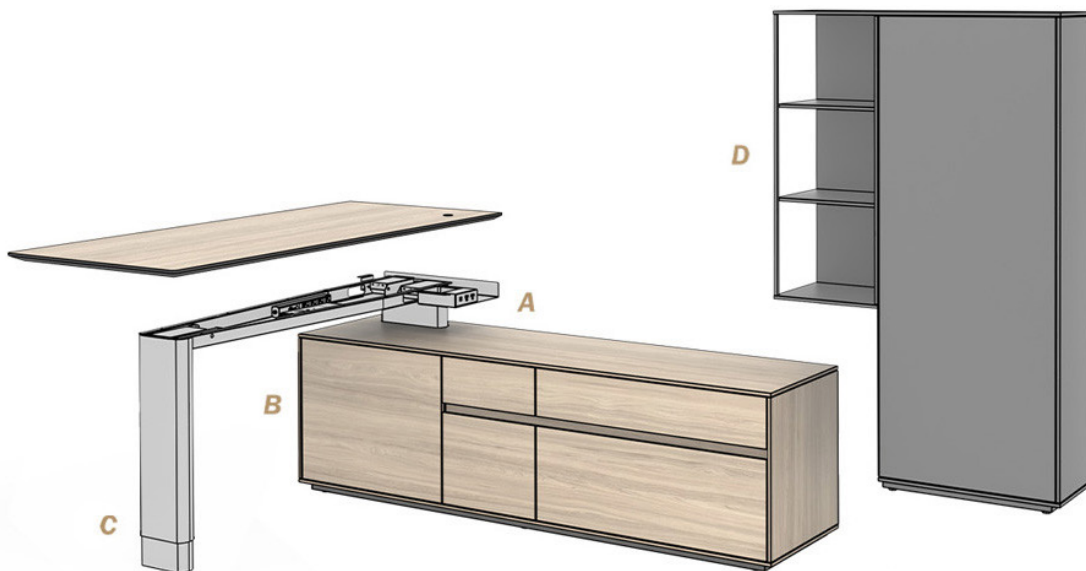

Tia Office

Get in the flow.

With an eye for symmetry, balance, and productivity, the Tia Private Office was designed for the next generation of go-getters. Its adaptive platform allows you to seamlessly switch from solo-focused work to a collaborative meeting space or go from sitting to standing with the simple touch of a button.

Details

Created with clean lines, sustainable materials, and features like a height-adjustable surface and personal power dock with cord management, moving from one task to the next might be the easiest thing you do all day.

Features

- Modesty panel option in steel or Forbo
- E-chain cable manager holds up to 22 cables
- Optional removable back
- Pair with sustainable Forbo linoleum for a unique Comfort Edge

A

- Personal power dock has two power + dual USB

D

- Secondary Storage specifiable with doors, open shelving, and wardrobe

Statement of Line

Tia Run Off Desk Height-Adjustable

Drawer Credenza

D: 30, 36
W: 60, 72, 84, 96
H: 28 - 47.5

Combo Credenza

D: 30, 36
W: 60, 72, 84, 96
H: 28 - 47.5