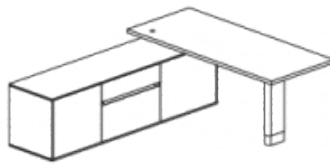

B

- Tech Cabinet encloses lifting column and integrated cable management
- Support Credenza available in box, file, drawer/door combo

C

- Lifting Column adjustment range from 28" - 47.5", fixed-height 29.5"

D

- Secondary Storage specifiable with doors, open shelving, and wardrobe

Statement of Line

Tia Run Off Desk Height-Adjustable

Drawer Credenza

D: 30, 36
W: 60, 72, 84, 96
H: 28 - 47.5

Combo Credenza

D: 30, 36
W: 60, 72, 84, 96
H: 28 - 47.5