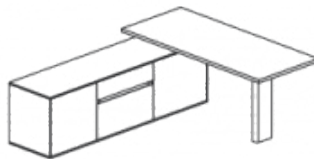

B

- Tech Cabinet encloses lifting column and integrated cable management
- Support Credenza available in box, file, drawer/door combo

C

- Lifting Column adjustment range from 28" - 47.5", fixed-height 29.5"

D

- Secondary Storage specifiable with doors, open shelving, and wardrobe

Statement of Line

Tia Run Off Desk Height-Adjustable

Drawer Credenza

D: 30, 36
W: 60, 72, 84, 96
H: 28 - 47.5

Combo Credenza

D: 30, 36
W: 60, 72, 84, 96
H: 28 - 47.5

Modesty

W: 60, 72, 84, 96
H: 8

Tia Run Off Desk Fixed-Height

Drawer Credenza

D: 30, 36
W: 60, 72, 84, 96
H: 29.5

Combo Credenza

D: 30, 36
W: 60, 72, 84, 96
H: 29.5

Modesty