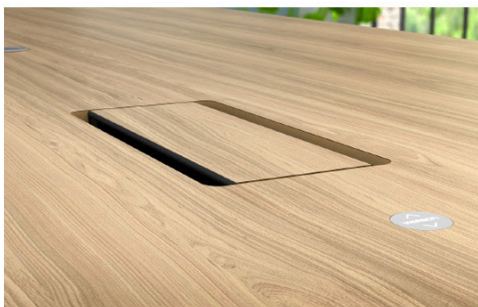

Dual-Hinge Power Module Options

Product Highlights:

Watson's unique two-way access to meeting and conference table power and data. Featuring a proprietary dual-hinge lid, the In-surface power module is grain-matched to the worksurface and houses ample space inside for device remote storage and excess cables.