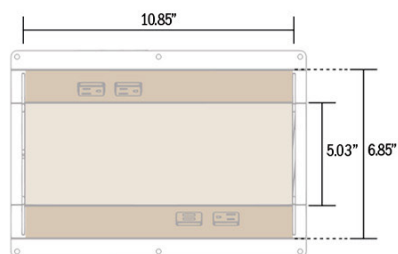

Inner Width / Depth