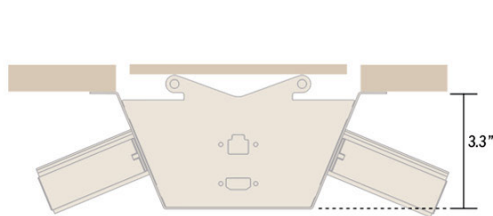

Dual-Hinge Power Module Options

Product Highlights:

Watson's unique two-way access to meeting and conference table power and data. Featuring a proprietary dual-hinge lid, the In-surface power module is grain-matched to the worksurface and houses ample space inside for device remote storage and excess cables.

Inner Height

Inner Width / Depth

Cord Passthrough

In-Surface Power Module Options

Dual-hinge Full

- 3 Power
- 2 USB-C
- 1 USB-A
- 1 HDMI
- 1 CAT6E

Dual-hinge Basic

- Commercial 4 power plug strip
- 1 HDMI
- 1 CAT6E
- 10' Cord

- In-surface power is only available on Round Occasional Tables and Meeting Tables with a minimum depth of 36"
- Dual-hinge XL is available on square and rectangular Occasional Tables & all C9 Meeting Tables with a minimum depth of 36" or a minimum width of 60"
- Of the Dual-hinge XL options, can only accommodate Dual-hinge Full or Dual-hinge Open
- Dual-hinge XL is not available on round Occasional Tables

Product Line Specifics:

Have Social Tables Power Locations

- In-surface power is only available on Haven Social Tables with a minimum depth of 36"
- Of the Dual-hinge XL options, can only accommodate Dual-hinge Full or Dual-hinge Open
- Each separate surface that makes up multi-piece tops may be specified with a power unit at the center