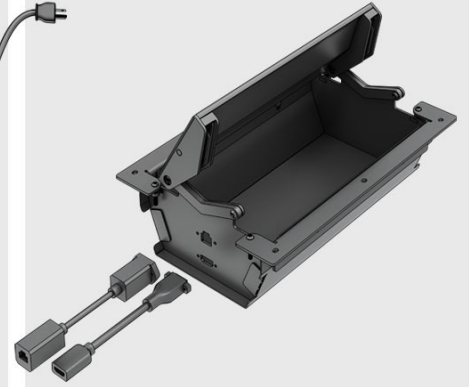

Dual-hinge Open (no power)

- 1 HDMI
- 1 CAT6E