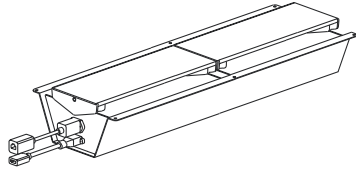

Miro Power Locations

- In-surface power is available on Miro Meeting Tables and Mobile Miro Meeting Tables with a minimum depth of 30"
- Each separate surface that makes up multi-piece tops may be specified with a power unit at the center
- In-surface power is only available on Miro Meeting Tables with a minimum depth of 36" and a minimum width of 60"

Tia Power Locations

- Tia Team accommodates standard Dual-hinge power options, not Dual-hinge XL power options
- Centered power module if not available in two-piece tables
- Dual-hinge XL is available on all Tia Conference Table shapes with a minimum width of 84" and can accommodate one Dual-hinge XL unit per top piece

Tonic Conference Power Locations

Tonic Tables Power Locations

- Dual-hinge power options available on round and rectangular Tonic Conference Tables and Tonic Tables
- Dual-hinge XL is available in select Tonic Tables (all except 36"x48" rectangular and 48"x48" round)

Statement of Line

In-Surface Dual-Hinge Power Units

Single Unit

Double Unit: XL

POWER/DATA

FULL: 3 pwr, 2 USB, 1 HDMI, 1 CAT6E / 144" cord

Full Chicago: 3 pwr, 2 USB, 1 HDMI, 1 CAT6E / 108" cord

BASIC: Power Strip 4 pwr, 1 HDMI, 1 CAT6E, 10' Cord