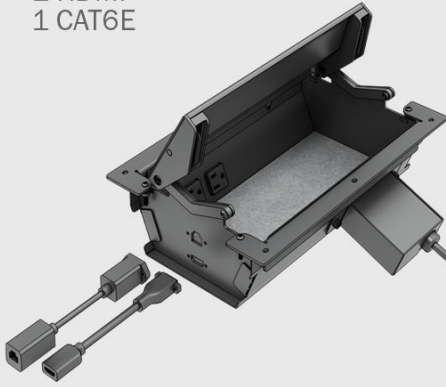

Dual-Hinge Power Module Options

Product Highlights:

Watson's unique two-way access to meeting and conference table power and data. Featuring a proprietary dual-hinge lid, the In-surface power module is grain-matched to the worksurface and houses ample space inside for device remote storage and excess cables.

Inner Height

Inner Width / Depth

Cord Passthrough

In-Surface Power Module Options

Dual-hinge Full

- 3 Power
- 2 USB-C
- 1 USB-A
- 1 HDMI
- 1 CAT6E

Dual-hinge Basic

- Commercial 4 power plug strip
- 1 HDMI
- 1 CAT6E
- 10' Cord

Dual-hinge Open (no power)

- 1 HDMI
- 1 CAT6E

Double the power access with Dual-hinge XL

Product Line Specifics:

C9 Power Locations

Single Surface

Two-piece Top

Three-piece Top

- In-surface power is only available on Round Occasional Tables and Meeting Tables with a minimum depth of 36"
- Dual-hinge XL is available on square and rectangular Occasional Tables & all C9 Meeting Tables with a minimum depth of 36" or a minimum width of 60"
- Of the Dual-hinge XL options, can only accommodate Dual-hinge Full or Dual-hinge Open
- Dual-hinge XL is not available on round Occasional Tables