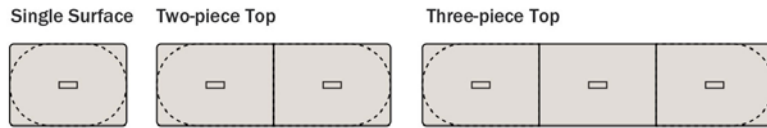

Dual-hinge Open (no power)

- 1 HDMI
- 1 CAT6E

Double the power access with Dual-hinge XL

Product Line Specifics:

C9 Power Locations

Single Surface

Two-piece Top

Three-piece Top

- In-surface power is only available on Round Occasional Tables and Meeting Tables with a minimum depth of 36"
- Dual-hinge XL is available on square and rectangular Occasional Tables & all C9 Meeting Tables with a minimum depth of 36" or a minimum width of 60"
- Of the Dual-hinge XL options, can only accommodate Dual-hinge Full or Dual-hinge Open
- Dual-hinge XL is not available on round Occasional Tables

Product Line Specifics:

Have Social Tables Power Locations

- In-surface power is only available on Haven Social Tables with a minimum depth of 36"
- Of the Dual-hinge XL options, can only accommodate Dual-hinge Full or Dual-hinge Open
- Each separate surface that makes up multi-piece tops may be specified with a power unit at the center

Miro Power Locations

- In-surface power is available on Miro Meeting Tables and Mobile Miro Meeting Tables with a minimum depth of 30"
- Each separate surface that makes up multi-piece tops may be specified with a power unit at the center
- In-surface power is only available on Miro Meeting Tables with a minimum depth of 36" and a minimum width of 60"